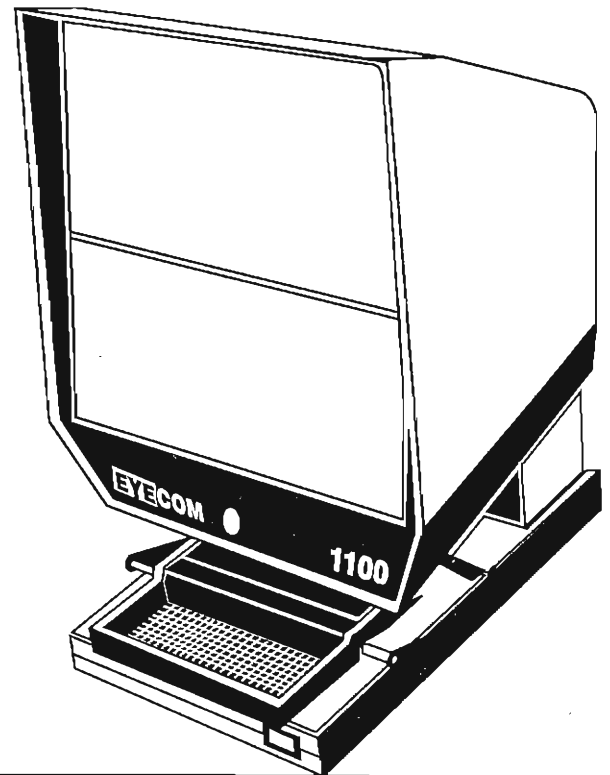

EC1100

Full Size Source Reader

With 11" x 11" screen and dual lens capability, the compact Eye Com 1100 is ideal for viewing Source Document at 100% and COM at 75% of original size.

Single and Dual Carriers available for greater versatility in viewing.

1-800-558-2153
(414) 367-1360
Fax (414) 367-1362

A MEDIA INDEPENDENT DOCUMENT MANAGEMENT COMPANY

EC1100

Full Size Source Reader

The Eye Com 1100 is designed for viewing both Source Document at 100% and COM at 75% of original size. Dual lens capability offers greater viewing versatility and compact desktop design saves space.

Standard Features

- ▲ Interchangeable lens capability
- ▲ Unique floating lens system -- assures constant focus over entire film area.
- ▲ Drive belt focusing for razor sharp images -- no backlash.
- ▲ Compact design saves valuable desk space.
- ▲ Light weight -- easy to move.
- ▲ Simplicity of design for low maintenance.
- ▲ Fanless convection cooling -- absolute silent operation.

Eye Com Fiche File
7064 Fiche File
7065 With Lock
7068 With Turntable
7067 With Lock & Turntable

SPECIFICATIONS

Screen Size:	11"H x 11" W (279mm x 279mm)
Magnifications:	24X (Source), 27X, 32X(42X COM), 36X (48X COM), 42X (Source), 54X (72X COM), 68X,
Dimensions:	17-1/2"H x 13-1/4"W x 14-1/2"D (444mm x 336mm x 368mm)
Weight:	12 lbs. (5.4 kg)
Lamp:	FLT, 28W, 13.8V