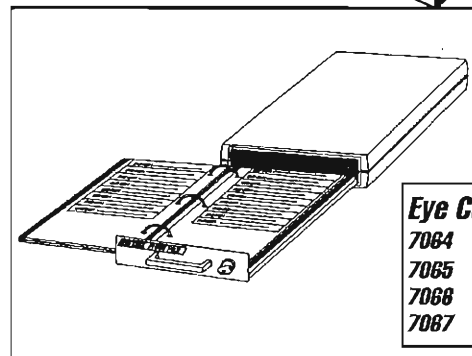

EC1100

Full Size Source Reader

With 11" x 11" screen and dual lens capability, the compact Eye Com 1100 is ideal for viewing Source Document at 100% and COM at 75% of original size.

Single and Dual Carriers available for greater versatility in viewing.

1-800-558-2153
(414) 367-1360
Fax (414) 367-1362

A MEDIA INDEPENDENT DOCUMENT MANAGEMENT COMPANY

EC1100

Full Size Source Reader

The Eye Com 1100 is designed for viewing both Source Document at 100% and COM at 75% of original size. Dual lens capability offers greater viewing versatility and compact desktop design saves space.

Eye Com Fiche File
7064 Fiche File
7065 With Lock
7068 With Turntable
7067 With Lock & Turntable

SPECIFICATIONS

Screen Size:	11"H x 11" W (279mm x 279mm)
Magnifications:	24X (Source), 27X, 32X(42X COM), 36X (48X COM), 42X (Source), 54X (72X COM), 68X,
Dimensions:	17-1/2"H x 13-1/4"W x 14-1/2"D (444mm x 336mm x 368mm)
Weight:	12 lbs. (5.4 kg)
Lamp:	FLT, 28W, 13.8V